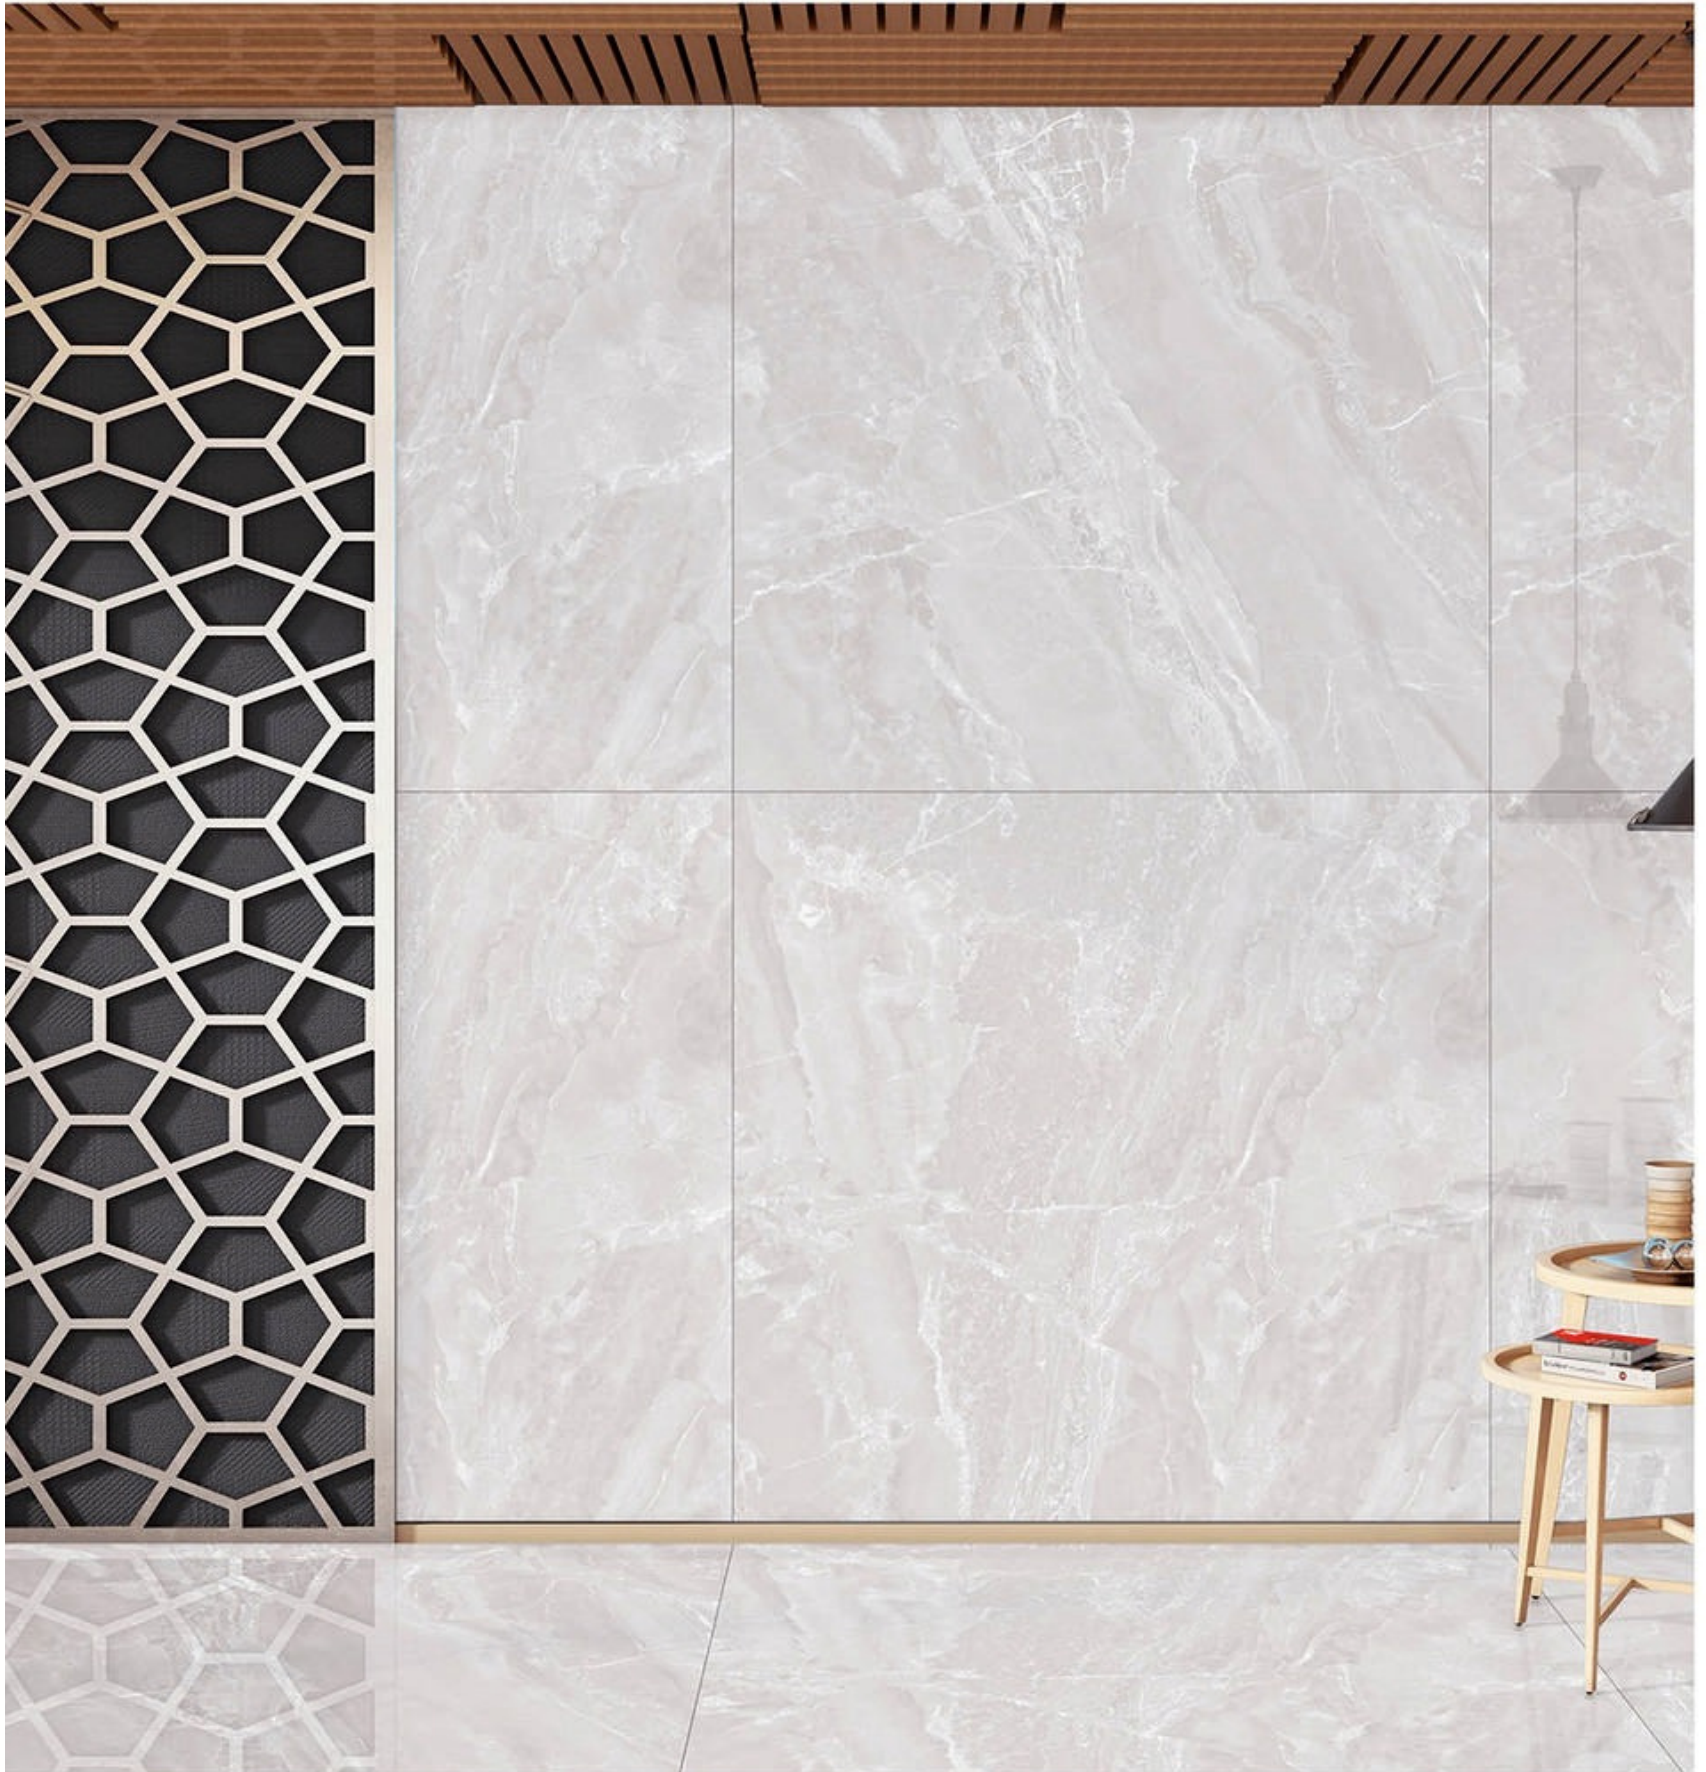

www.porcetone.com |    

CONCEPT OF VENUS WHITE

VENUS WHITE

GLOSSY

12000 x 12000

RANDOM

VERSILIA SMOKE

GLOSSY