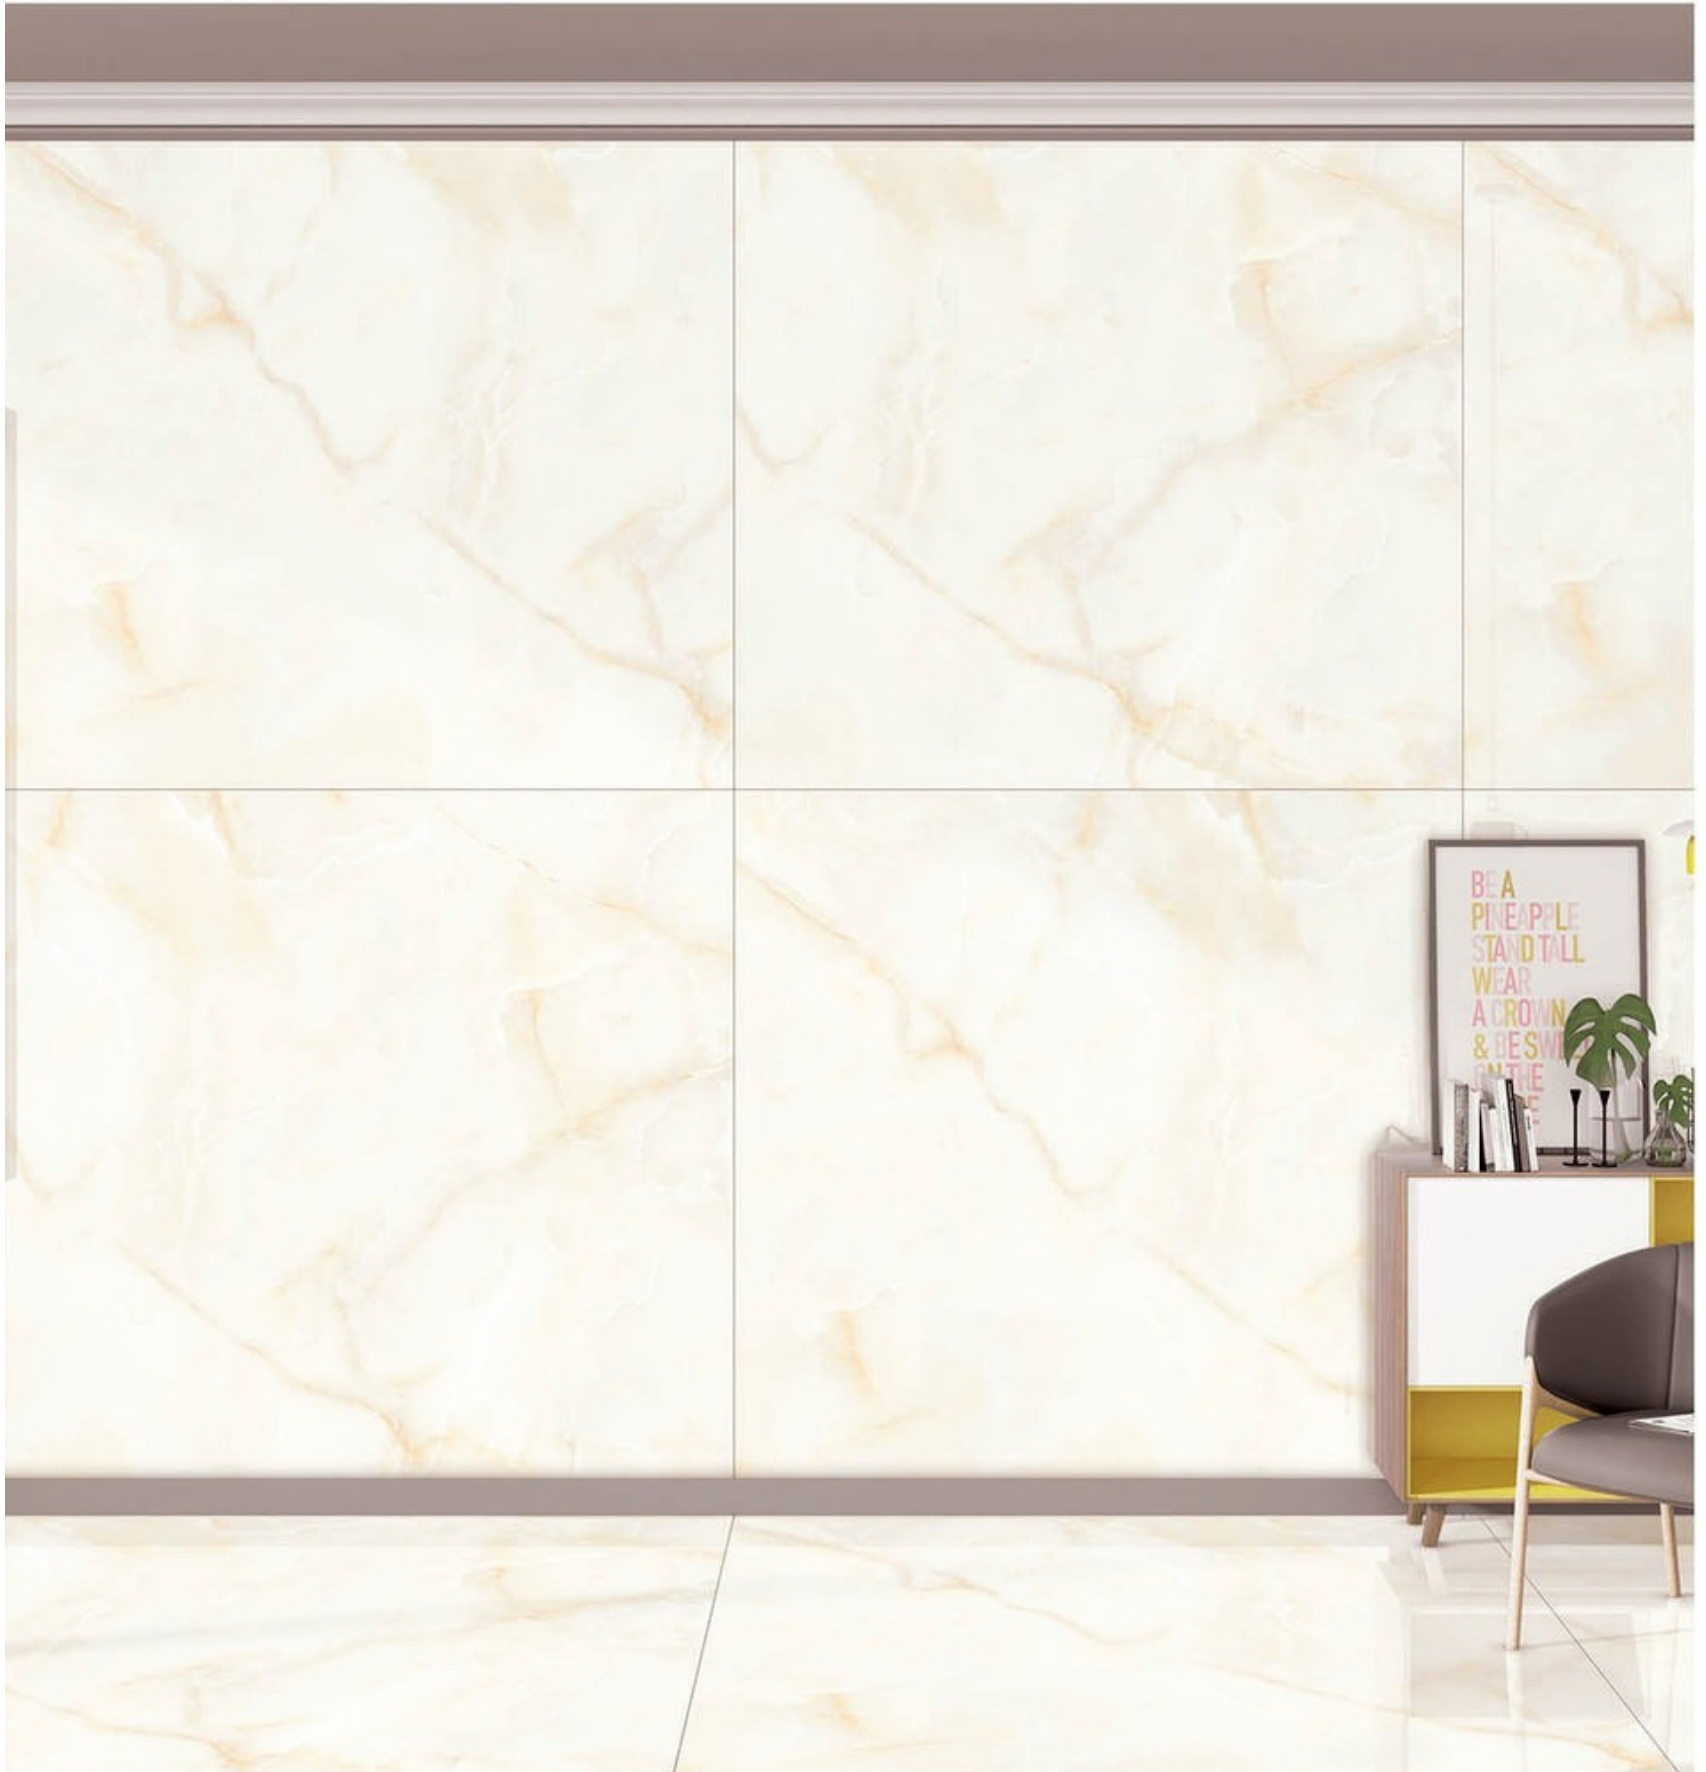

www.porcetone.com |    

CONCEPT OF SCOT ONYX

SCOT ONYX

GLOSSY

12000 x 12000

RANDOM

SIGNETIC WHITE

GLOSSY