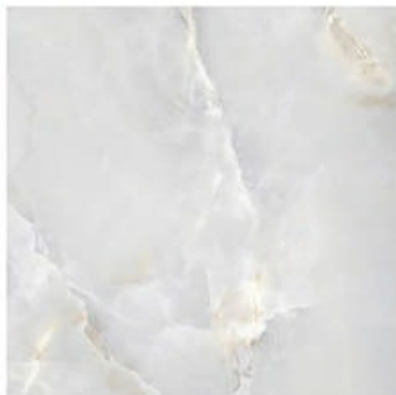

PORCETONE

TILES

www.porcetone.com |    

CONCEPT OF DEXTER DOVE

DEXTER DOVE

GLOSSY

12000 x 12000

RANDOM