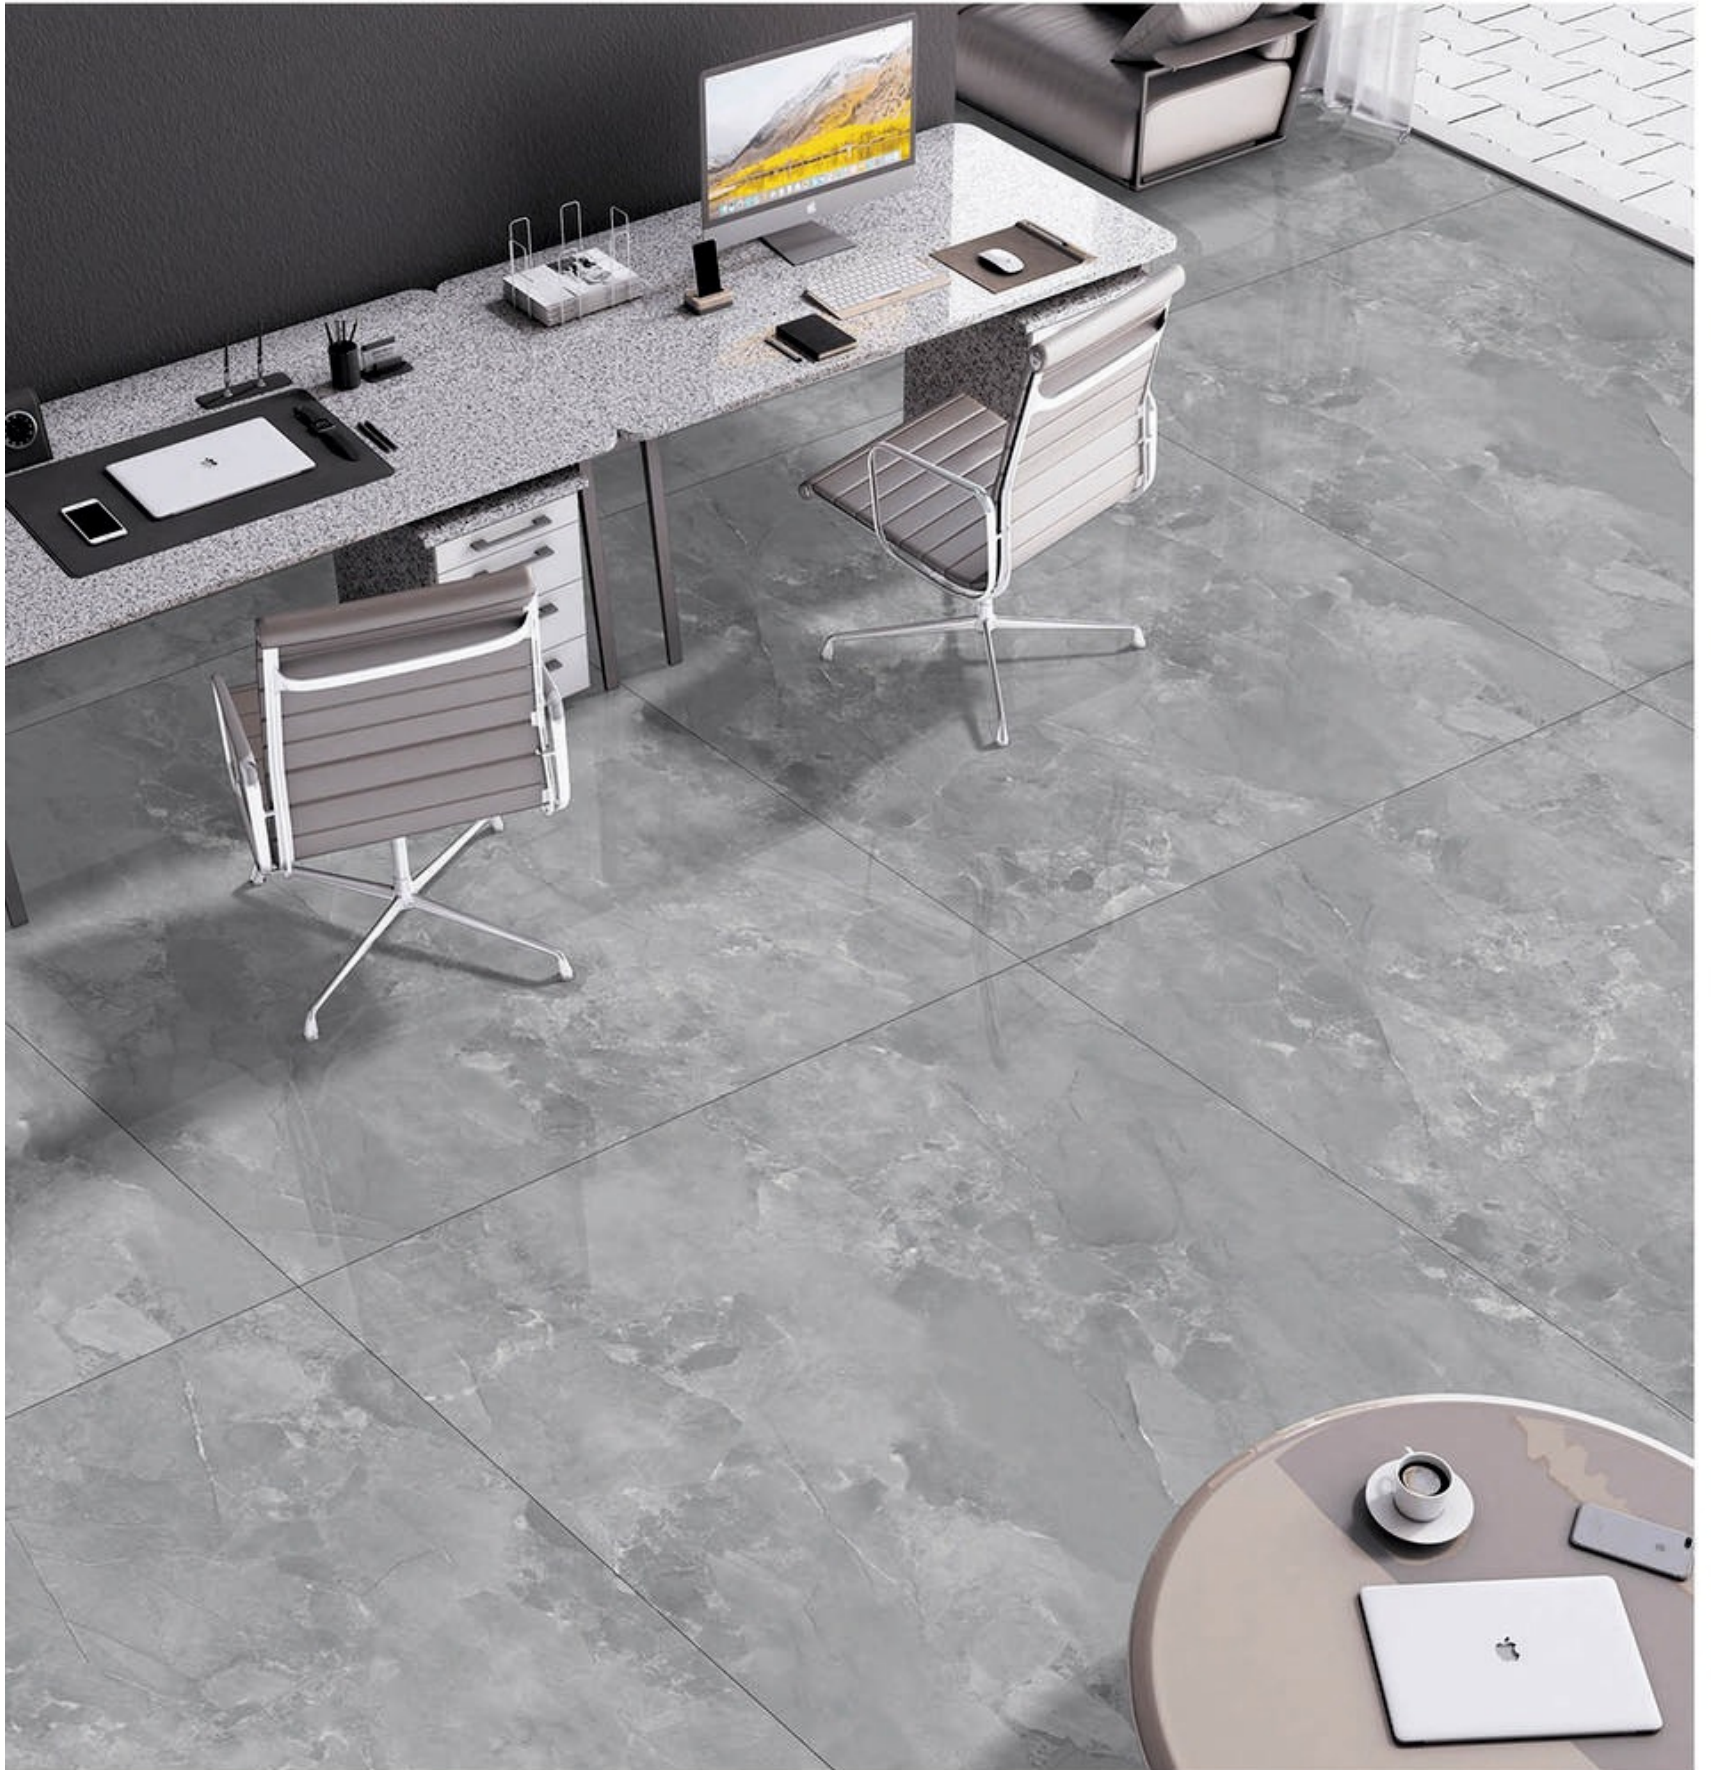

PORCETONE

TILES

www.porcetone.com |

CONCEPT OF FITZ GRIS